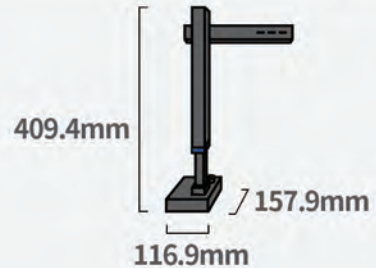

Office

Consulting

Bank

Accounting

Product parameters

Size

Width: 157.9 mm
Height: 334.9mm (≤A4)
 409.4mm (≤A3)
Depth: 116.9mm
Weight: 1kg

OS

XP / Win7 / Win8 / Win10 32-bit or 64-bit

mac Os 10.13 or later

Basic Information

Product Type	Shine Ultra	Shine Ultra Pro
Sensor/Pixel	CMOS 13 Megapixel (4160*3120)	CMOS 24 Megapixel (5696*4272)
DPI(default)	A4: 340; A3: 245	A4: 440; A3: 320
Video Parameter	MJPG 4160*3120@10Fps	MJPG 5696*4272@10Fps
Sanning Size	≤A3	
Scan Speed	≤1s	
OCR Languages	180+	
Light Control	Stepless adjusted	
Image format	JPG	
Color bit depth	24bits	
Export format	JPG, PDF, Searchable PDF, Word,, Excel, TIFF	
Focus mode	Auto Focus	
Scanning method	Device Control, Software triggering,, Foot pedal	
Feature Functions	Flattening curve and spliting page, Smart paging, Smart tilt corrections and auto-cropping, trimming, Color mode, Combine sides, watermark, Manual Selection scanning, Video recording, Auto-scan	
Power	USB 5V/500mA	
System support	XP, Win 7/ 8/10, 32/64-bit; macOS 10.13 or later	
Product appearance	Black	
Packing Size	452*162*215 mm (L*W*H)	
Weight	1kg N.W. 2.3 kg G.W.	
Packaging list	Main Device, USB Cable, Foot Pedal, Soft Pad, User Manual	