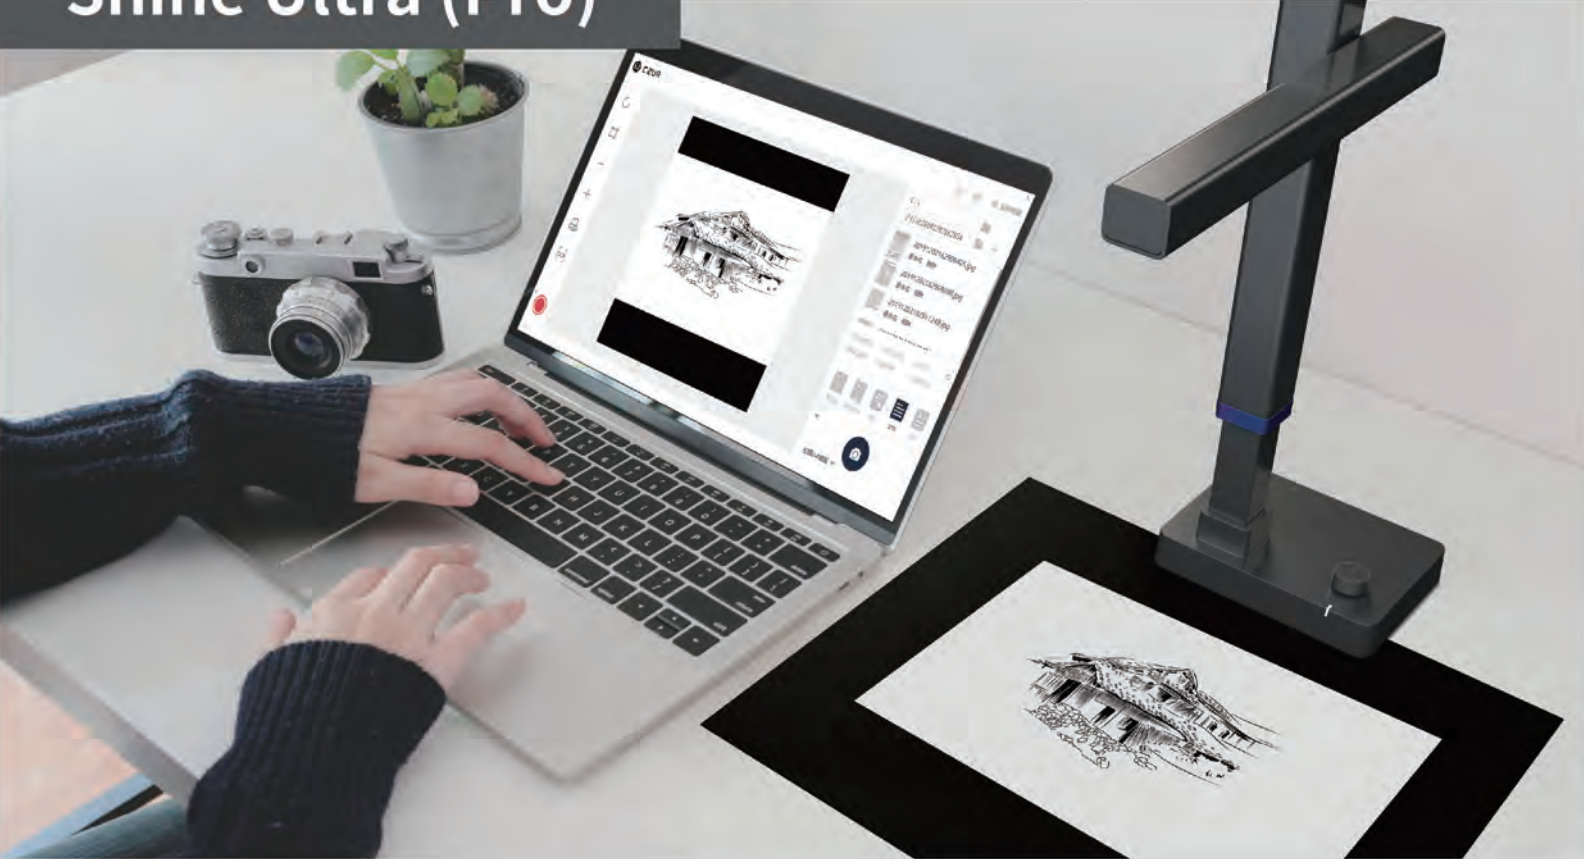

Shine Ultra (Pro)

Next Gen Portable & Powerful Scanner

13/24 Megapixel

Adjustable Height

180+ Language OCR

1 Second Per Page

AI Optimization

Curve Flatten Technology

Auto Scan

Video Recording

Bar Code & QR Scan

Smart Tilt Adjustment & Auto-Cropping

Combine Front & Back Sides

Multi Business Card Smart Cutting & Splitting

Drawing

Healthcare

XP / Win7 / Win8 / Win10 32-bit or 64-bit

mac Os 10.13 or later

Basic Information

Product Type	Shine Ultra	Shine Ultra Pro
Sensor/Pixel	CMOS 13 Megapixel (4160*3120)	CMOS 24 Megapixel (5696*4272)
DPI(default)	A4: 340; A3: 245	A4: 440; A3: 320
Video Parameter	MJPG 4160*3120@10Fps	MJPG 5696*4272@10Fps
Sanning Size	≤A3	
Scan Speed	≤1s	
OCR Languages	180+	
Light Control	Stepless adjusted	
Image format	JPG	
Color bit depth	24bits	
Export format	JPG, PDF, Searchable PDF, Word,, Excel, TIFF	
Focus mode	Auto Focus	
Scanning method	Device Control, Software triggering,, Foot pedal	
Feature Functions	Flattening curve and spliting page, Smart paging, Smart tilt corrections and auto-cropping, trimming, Color mode, Combine sides, watermark, Manual Selection scanning, Video recording, Auto-scan	
Power	USB 5V/500mA	
System support	XP, Win 7/ 8/10, 32/64-bit; macOS 10.13 or later	
Product appearance	Black	
Packing Size	452*162*215 mm (L*W*H)	
Weight	1kg N.W. 2.3 kg G.W.	
Packaging list	Main Device, USB Cable, Foot Pedal, Soft Pad, User Manual	