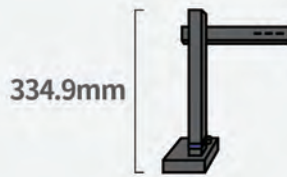

Office

Consulting

Bank

Accounting

Product parameters

Size

Width: 157.9 mm
Height: 334.9mm (≤A4)
 409.4mm (≤A3)
Depth: 116.9mm
Weight: 1kg

OS

XP / Win7 / Win8 / Win10 32-bit or 64-bit

mac Os 10.13 or later

Basic Information

Product Type	Shine Ultra	Shine Ultra Pro
Sensor/Pixel	CMOS 13 Megapixel (4160*3120)	CMOS 24 Megapixel (5696*4272)
DPI(default)	A4: 340; A3: 245	A4: 440; A3: 320
Video Parameter	MJPG 4160*3120@10Fps	MJPG 5696*4272@10Fps
Sanning Size	≤A3	
Scan Speed	≤1s	
OCR Languages	180+	
Light Control	Stepless adjusted	
Image format	JPG	
Color bit depth	24bits	
Export format	JPG, PDF, Searchable PDF, Word,, Excel, TIFF	
Focus mode	Auto Focus	
Scanning method	Device Control, Software triggering,, Foot pedal	
Feature Functions	Flattening curve and spliting page, Smart paging, Smart tilt corrections and auto-cropping, trimming, Color mode, Combine sides, watermark, Manual Selection scanning, Video recording, Auto-scan	
Power	USB 5V/500mA	
System support	XP, Win 7/ 8/10, 32/64-bit; macOS 10.13 or later	
Product appearance	Black	
Packing Size	452*162*215 mm (L*W*H)	
Weight	1kg N.W. 2.3 kg G.W.	
Packaging list	Main Device, USB Cable, Foot Pedal, Soft Pad, User Manual	